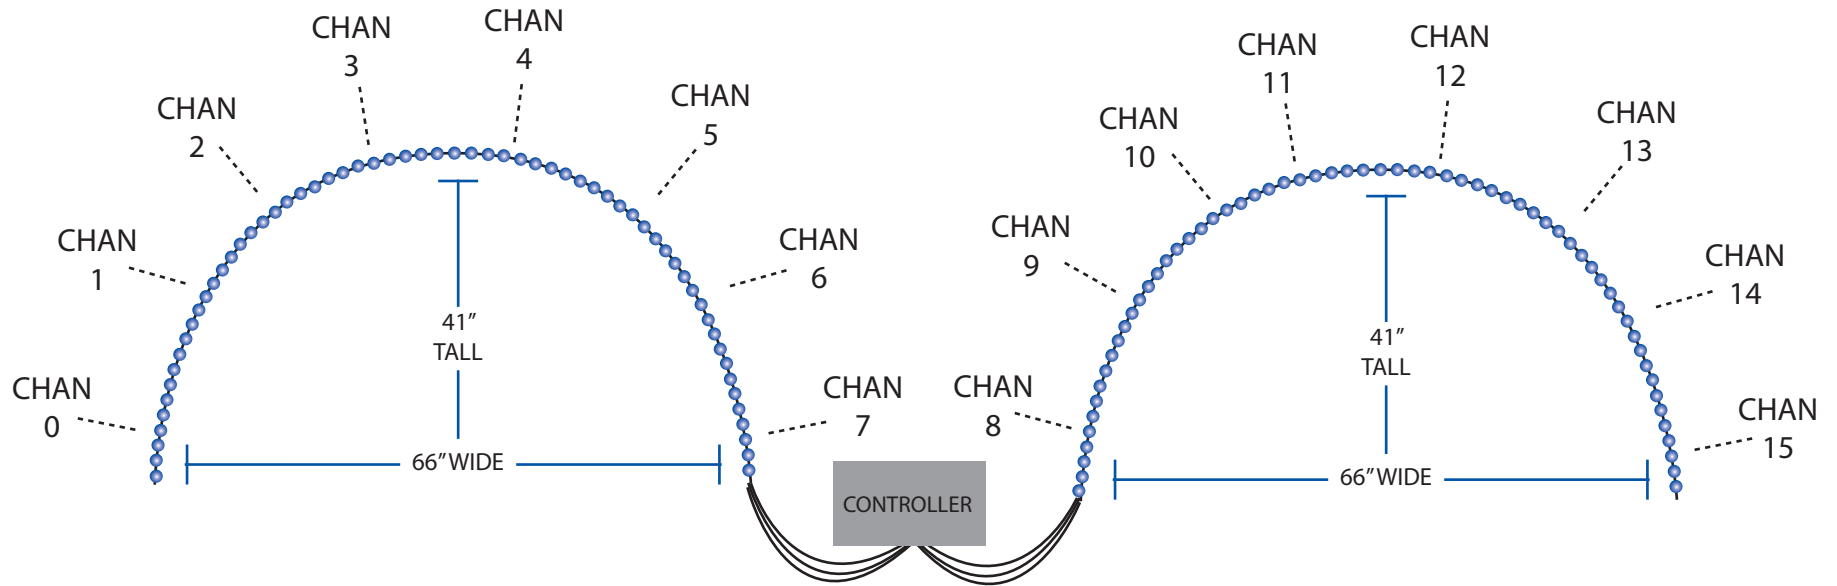

Animated Mini Leaping Arches

Plug each strand into its designated channel according to the diagram above.

Animated Lighting™

www.animatedlighting.com

816-941-0400